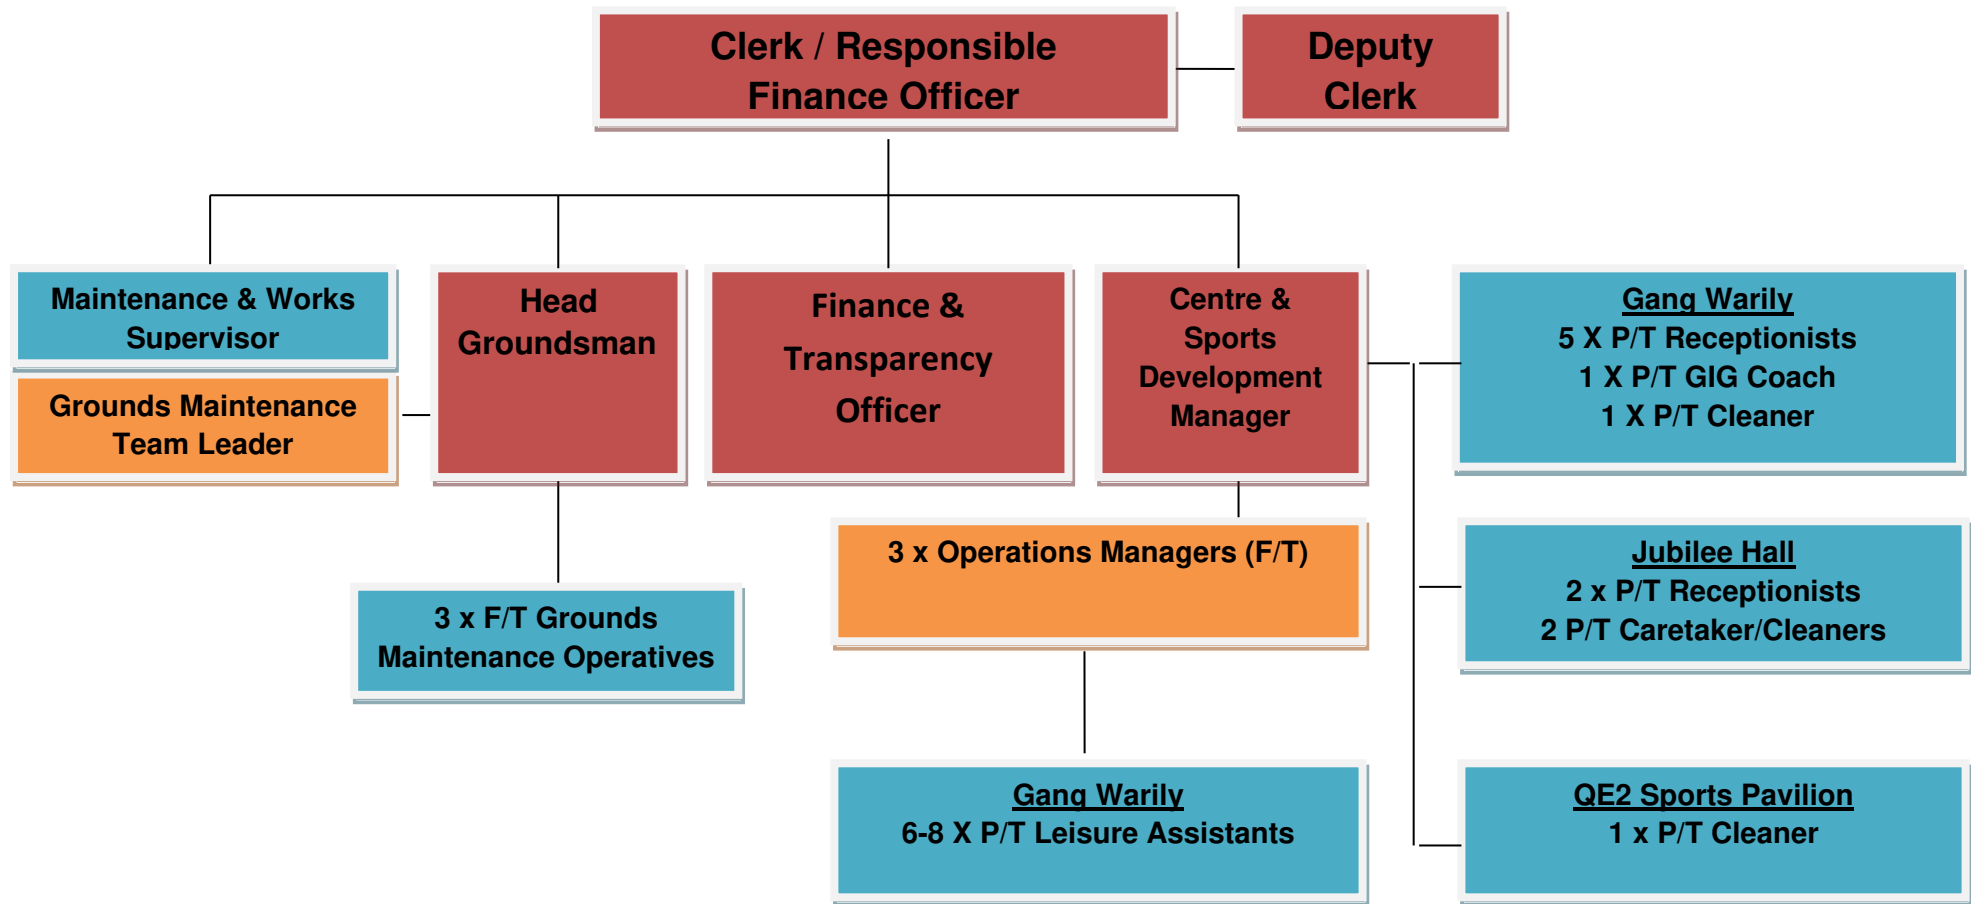

Fawley Parish Council – Revised Organisational Chart September 2017

KEY

-  Senior Management Team
-  Middle Management/Supervisor
-  Staff